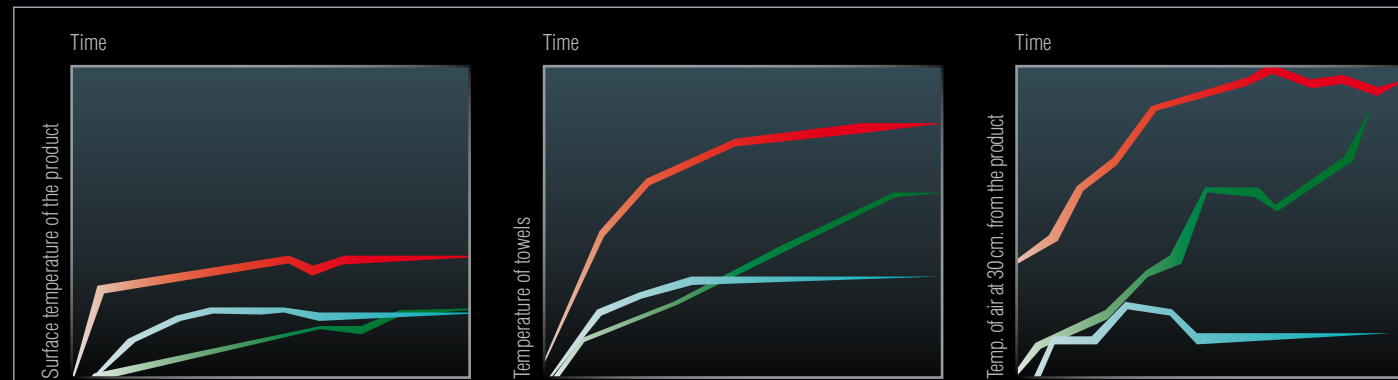

- Helisea 110 towel heating radiator
- Electrical towel heating radiator with equivalent power circulation of the fluid inside
- Electrical towel heating radiator with equivalent power standard heating element

Advantages of the Radialight technology

EXCELLENT HEAT DIFFUSION thanks to the immediate radiant effect of the entire surface
IMMEDIATE WARMING SENSATION: Unlike traditional towel heaters that only radiate heat 45 - 60 minutes after being switched on, Acanto and Helisea reach their working temperature in just 5 - 6 minutes.
Tests carried out comparing the HELISEA 110 radiator with other towel heater radiators show a much higher heating speed, with a more extensive, consistent, and immediate diffusion of heat in the bathroom

TESTS CARRIED OUT IN OUR TECHNICAL LABORATORY